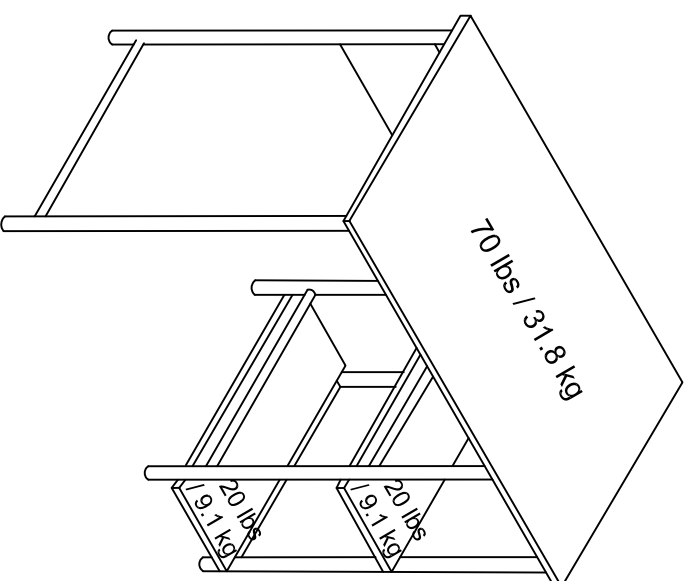

9207596COM;9207696COM Garrett Desk

Wood Breakdown:
PB 78%, STEEL 22%.
Total storage: 6.5 cubic feet

Overall Product Size:
36" W x 20" D x 30" H
91.4cm W x 50.8cm D x 76.2cm H

Maximum Weight Capacities
Unit Weight: 23.3 lbs. (10.6 kg)