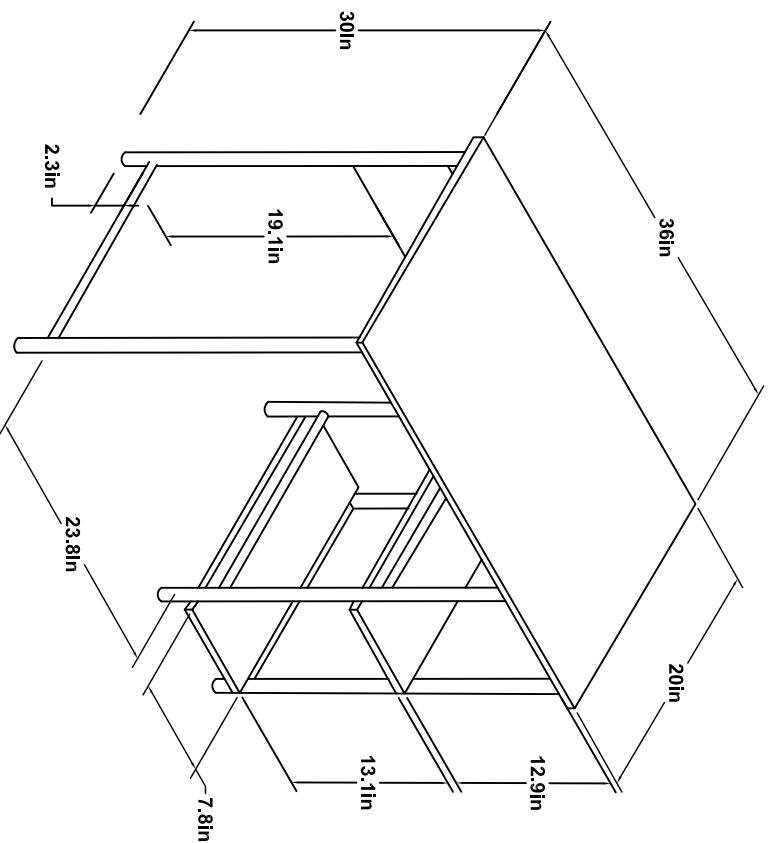

9207596COM;9207696COM Garrett Desk

Wood Breakdown:
PB 78%, STEEL 22%.
Total storage: 6.5 cubic feet

Overall Product Size:
36" W x 20" D x 30" H
91.4cm W x 50.8cm D x 76.2cm H

Maximum Weight Capacities
Unit Weight: 23.3 lbs. (10.6 kg)